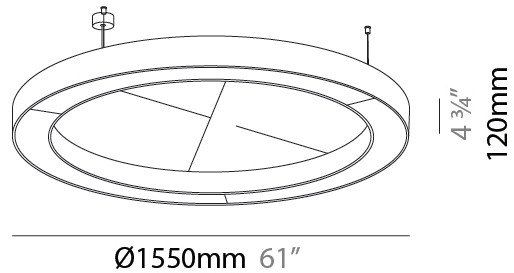

GENERAL

Series: Glorious Acoustic
Brand: Prolicht
Division: Architectural
Mounting Type: Suspension
Mounting Location: Ceiling
Subcategory: Acoustic

PHYSICAL

Shape: Round
Diameter (mm): 1550
Diameter (in): 61
Width (mm): 120
Width (in): 4 3/4
Light Distribution: Direct
Diffuser: PMMA - Opal / Micro-Prism
Fixture Finish: SSR / BKV / CWI / CRY / HAB / UFT / ITA / RUA / FTG / MYG / LOD / PUS / FRO / FUP / KIA / POP / BLS / SPG / MEY / GOH / GUM / CHC / COM / ABZ / JAG / OBR / MOS / ROR
Accent Finish: ANC / ASH / BNA / BTC / BZE / CEL / EGG / EVG / FOG / FOS / FST / FUA / IRI / IRO / KHA / LIC / LIM / MER / MSN / MUS / ONX / PEA / PLU / POL / PPY / RAY / ROY / RST / STE / SWD / TAN / TAU
Fixture Material: Aluminum
Cable Details: 2 000mm / 78 3/4" or 6 000mm / 236 1/4" Transparent Cable

ELECTRICAL

Lamp Type: LED (Zhaga Standard)
Input Wattage (W): 110
Total Output Wattage (W): 100
Dimming: Non-Dimmable
Driver Included: Yes
Driver Location: Integrated
Driver Type: Constant Current - Universal
Driver Class: Class 2
Input Voltage (V): 120 - 277

LED

Color Temperature (°K): 2700 / 3000 / 3500 / 4000
Max. Delivered Lumen (lm): Max 12515
Nominal Lumen (lm): Max 16105
CRI: >90 CRI
Lamp Life (hrs): 50000

OPTICAL

RATINGS AND CERTIFICATIONS

Certified By: CSA Certified to UL and CSA Standards
IP rating: IP20