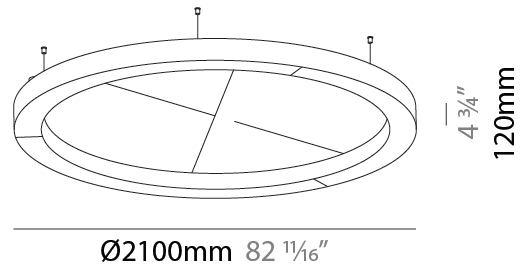

GENERAL

Series: Glorious Acoustic
Brand: Prolicht
Division: Architectural
Mounting Type: Suspension
Mounting Location: Ceiling
Subcategory: Acoustic

PHYSICAL

Shape: Round
Diameter (mm): 2100
Diameter (in): 82 11/16
Width (mm): 120
Width (in): 4 3/4
Light Distribution: Direct
Diffuser: PMMA - Opal / Micro-Prism
Fixture Finish: SSR / BKV / CWI / CRY / HAB / UFT / ITA / RUA / FTG / MYG / LOD / PUS / FRO / FUP / KIA / POP / BLS / SPG / MEY / GOH / GUM / CHC / COM / ABZ / JAG / OBR / MOS / ROR
Accent Finish: ANC / ASH / BNA / BTC / BZE / CEL / EGG / EVG / FOG / FOS / FST / FUA / IRI / IRO / KHA / LIC / LIM / MER / MSN / MUS / ONX / PEA / PLU / POL / PPY / RAY / ROY / RST / STE / SWD / TAN / TAU
Fixture Material: Aluminum
Cable Details: 2 000mm / 78 3/4" or 6 000mm / 236 1/4" Transparent Cable

ELECTRICAL

Lamp Type: LED (Zhaga Standard)
Input Wattage (W): 102.8
Total Output Wattage (W): 94.6
Dimming: Non-Dimmable
Driver Included: Yes
Driver Location: Integrated
Driver Type: Constant Current - Universal
Driver Class: Class 2
Input Voltage (V): 120 - 277

LED

Color Temperature (°K): 2700 / 3000 / 3500 / 4000
Max. Delivered Lumen (lm): 9554 / 9888 / 11611 / 10053
Nominal Lumen (lm): 13405 / 13874 / 16291 / 14105
CRI: >90 CRI
Lamp Life (hrs): 50000

OPTICAL

RATINGS AND CERTIFICATIONS

Certified By: CSA Certified to UL and CSA Standards
IP rating: IP20