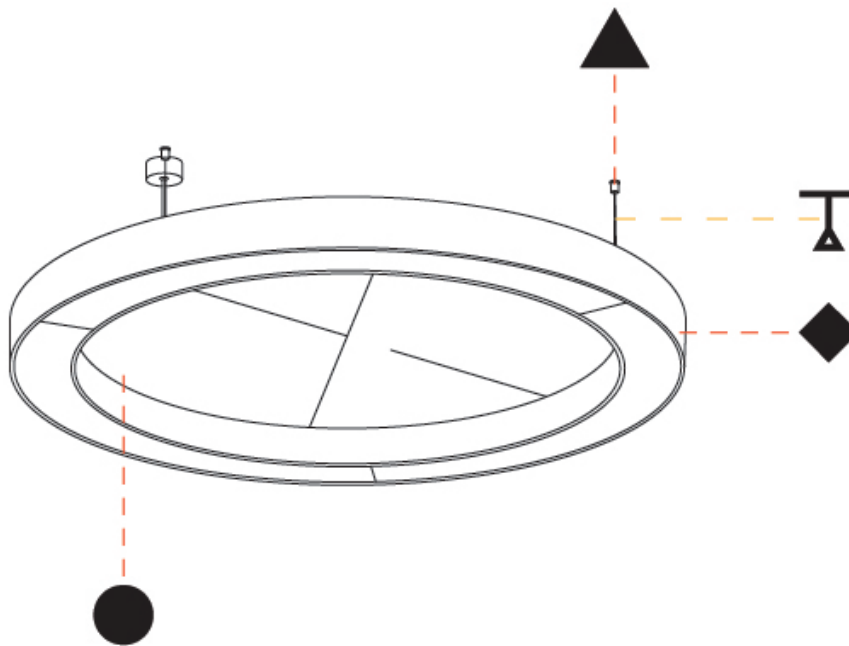

GLORIOUS ACOUSTIC SUSPENSION

A300721-

PROJECT	_____
TYPE	_____
SPECIFIER	_____
QUANTITY	_____
DATE	_____

A