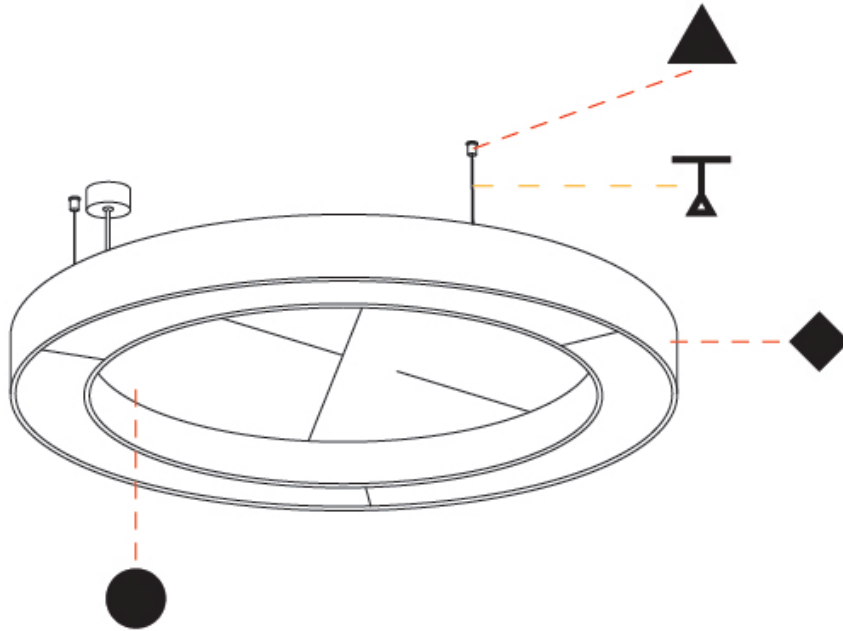

Ø1250mm 49 3/16"

GLORIOUS ACOUSTIC SUSPENSION

A300725-

PROJECT
TYPE
SPECIFIER
QUANTITY
DATE

A

GLORIOUS ACOUSTIC SUSPENSION

A300726-

base number LED Dimming Color Temperature Color Temperature Finishes (Diamond) Finish Options Diffuser Options Cable Length