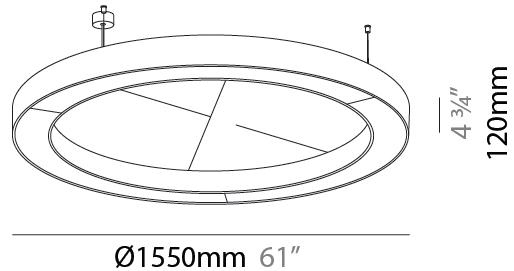

GENERAL

Series: Glorious Acoustic
Brand: Prolicht
Division: Architectural
Mounting Type: Suspension
Mounting Location: Ceiling
Subcategory: Acoustic

PHYSICAL

Shape: Round
Diameter (mm): 1550
Diameter (in): 61
Width (mm): 120
Width (in): 4 ¾
Light Distribution: Direct
Diffuser: PMMA - Opal / Micro-Prism
Fixture Finish: SSR / BKV / CWI / CRY / HAB / UFT / ITA / RUA / FTG / MYG / LOD / PUS / FRO / FUP / KIA / POP / BLS / SPG / MEY / GOH / GUM / CHC / COM / ABZ / JAG / OBR / MOS / ROR
Accent Finish: ANC / ASH / BNA / BTC / BZE / CEL / EGG / EVG / FOG / FOS / FST / FUA / IRI / IRO / KHA / LIC / LIM / MER / MSN / MUS / ONX / PEA / PLU / POL / PPY / RAY / ROY / RST / STE / SWD / TAN / TAU
Fixture Material: Aluminum
Cable Details: 2 000mm / 78 3/4" or 6 000mm / 236 1/4" Transparent Cable

ELECTRICAL

Lamp Type: LED (Zhaga Standard)
Input Wattage (W): 73.4
Total Output Wattage (W): 66.3
Dimming: Non-Dimmable
Driver Included: Yes
Driver Location: Integrated
Driver Type: Constant Current - Universal
Driver Class: Class 2
Input Voltage (V): 120 - 277

LED

Color Temperature (°K): 2700 / 3000 / 3500 / 4000
Max. Delivered Lumen (lm): 6224 / 6442 / 7564 / 6549
Nominal Lumen (lm): 9575 / 9910 / 11636 / 10075
CRI: >90 CRI
Lamp Life (hrs): 50000

OPTICAL

RATINGS AND CERTIFICATIONS

Certified By: CSA Certified to UL and CSA Standards
IP rating: IP20