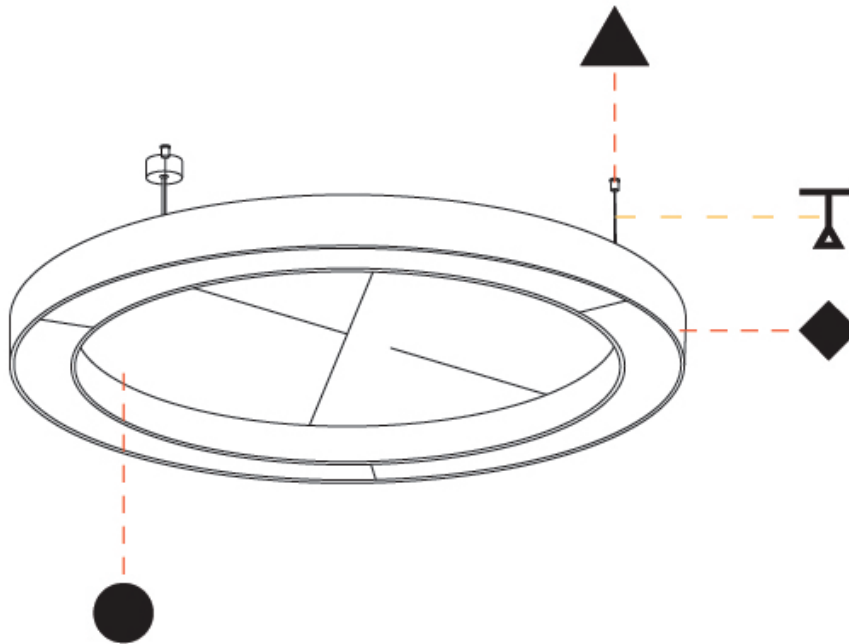

GLORIOUS ACOUSTIC SUSPENSION

A300726-

PROJECT	_____
TYPE	_____
SPECIFIER	_____
QUANTITY	_____
DATE	_____

A