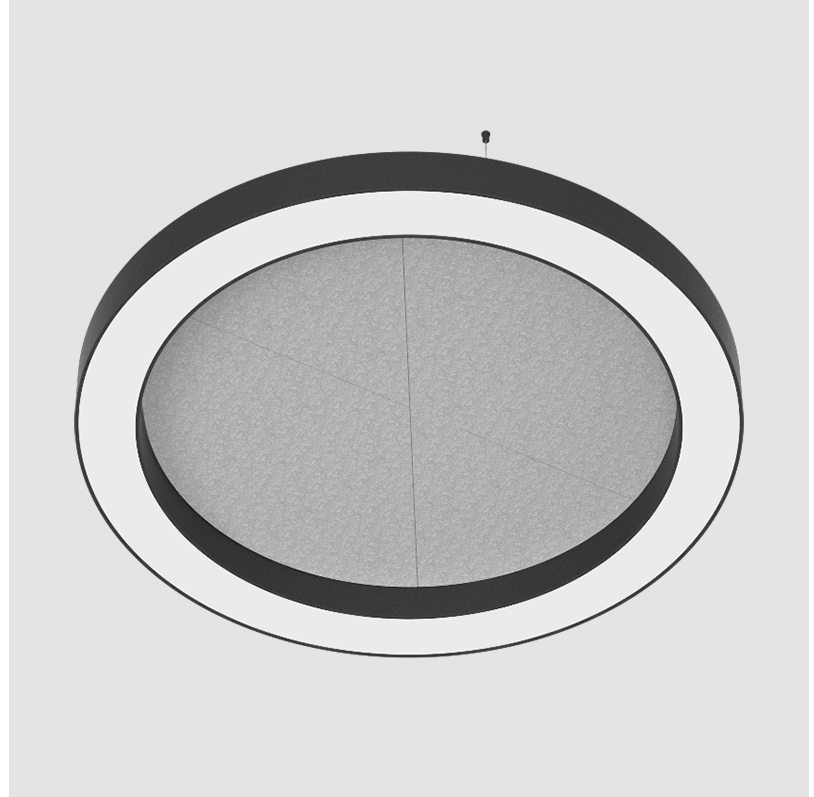

GENERAL

Series: Glorious Acoustic
Brand: Prolicht
Division: Architectural
Mounting Type: Suspension
Mounting Location: Ceiling
Subcategory: Acoustic

PHYSICAL

Shape: Round
Diameter (mm): 1550
Diameter (in): 61
Width (mm): 120
Width (in): 4 ¾
Light Distribution: Direct
Diffuser: PMMA - Opal / Micro-Prism
Fixture Finish: SSR / BKV / CWI / CRY / HAB / UFT / ITA / RUA / FTG / MYG / LOD / PUS / FRO / FUP / KIA / POP / BLS / SPG / MEY / GOH / GUM / CHC / COM / ABZ / JAG / OBR / MOS / ROR
Accent Finish: ANC / ASH / BNA / BTC / BZE / CEL / EGG / EVG / FOG / FOS / FST / FUA / IRI / IRO / KHA / LIC / LIM / MER / MSN / MUS / ONX / PEA / PLU / POL / PPY / RAY / ROY / RST / STE / SWD / TAN / TAU
Fixture Material: Aluminum
Cable Details: 2 000mm / 78 3/4" or 6 000mm / 236 1/4" Transparent Cable

ELECTRICAL

Lamp Type: LED (Zhaga Standard)
Input Wattage (W): 73.4
Total Output Wattage (W): 66.3
Dimming: Non-Dimmable
Driver Included: Yes
Driver Location: Integrated
Driver Type: Constant Current - Universal
Driver Class: Class 2
Input Voltage (V): 120 - 277

LED

Color Temperature (°K): 2700 / 3000 / 3500 / 4000
Max. Delivered Lumen (lm): 6224 / 6442 / 7564 / 6549
Nominal Lumen (lm): 9575 / 9910 / 11636 / 10075
CRI: >90 CRI
Lamp Life (hrs): 50000

OPTICAL

RATINGS AND CERTIFICATIONS

Certified By: CSA Certified to UL and CSA Standards
IP rating: IP20